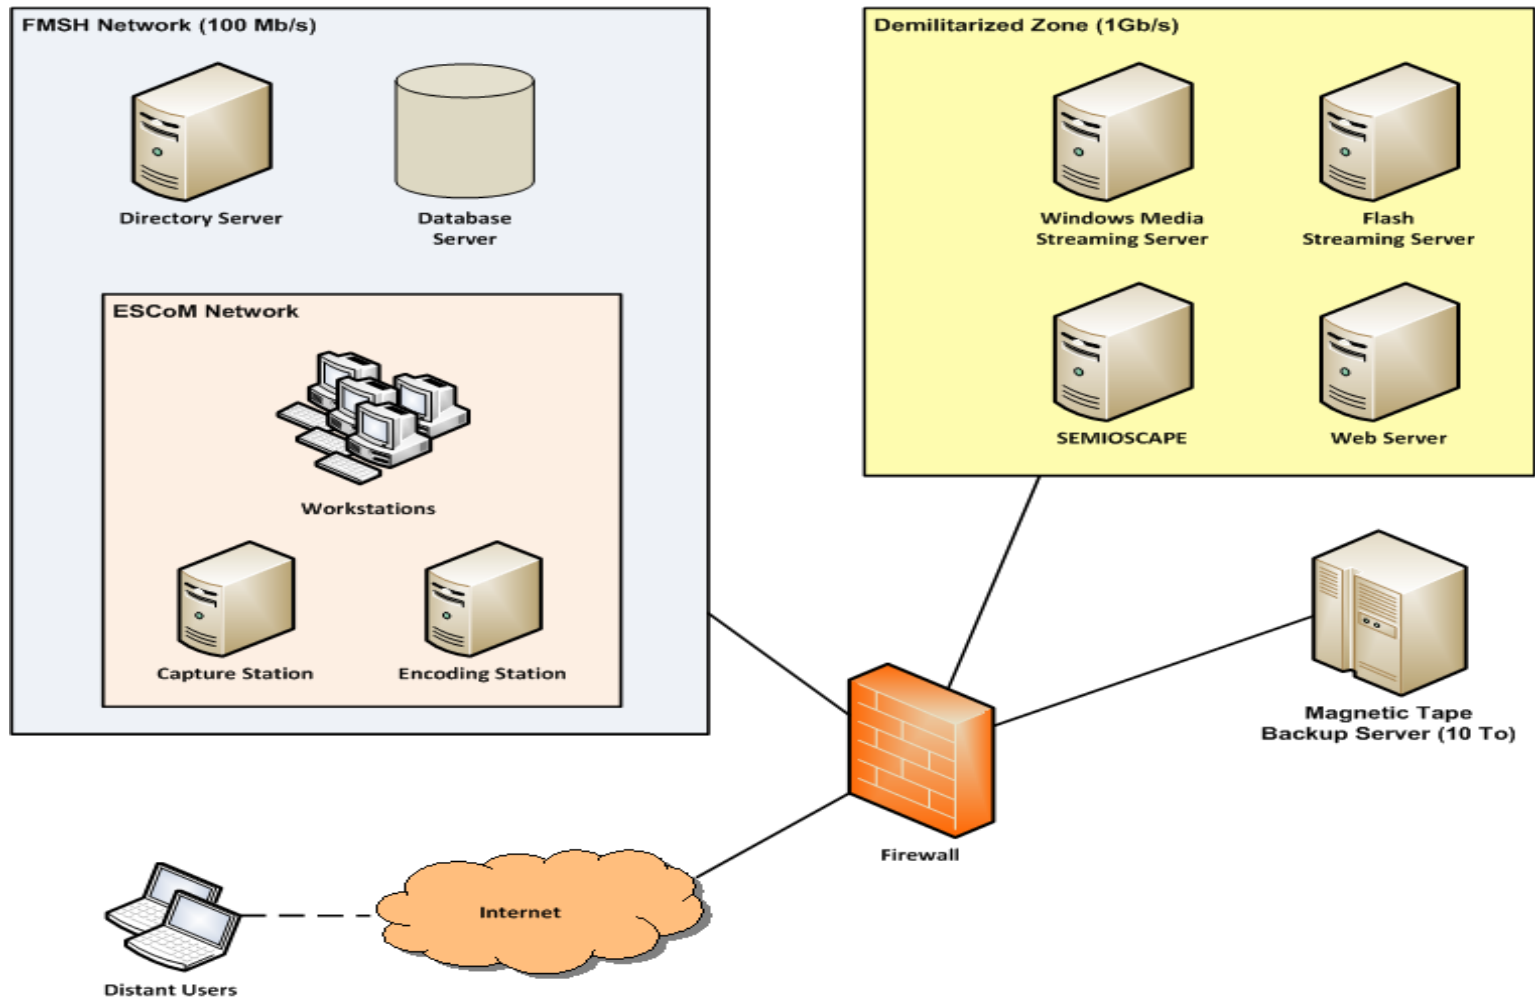

ESCoM-ARA – THE DIGITAL INFRASTRUCTURE